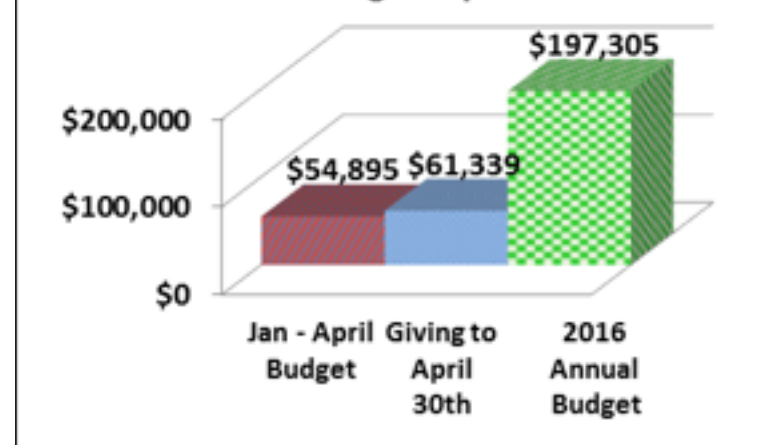

Monday, May 9th, 2016

Delta Regina, 1919 Saskatchewan Drive

6:00 p.m. (doors open at 5:30 p.m.)

Plate Service: House Cured Roast Pork Loin

Entertainment: Rosie & the Riveters

Special Feature: Shayil Home - Women's Addiction

Program Graduation Ceremony

Ticket Prices: $40 - individual, $35 (2-7 tickets), $240 (table of 8)

Join us for a semi-formal, elegant, uplifting evening to raise support for the Mission.

Please R.S.V.P. by phoning [306.543.0011](tel:306.543.0011) or online at www.banquetsk.com

Single or Single Again

Potluck & Games

Sunday, May 15 @ 6:00 p.m.:

Bring your favourite game and a dish to share.

2300 Tell Place

River Grand II Condo

Ring buzzer for entry

Need more info?

Call Deb at 585-6632

Special Offering

We have all seen the news about the devastating fires in Fort McMurray, AB and many of us have already responded. This Sunday we have pledged a small amount to the Red Cross on behalf of our Mothers and we encourage you to respond personally this week:

donate.redcross.ca. In addition to this we want to respond as a community, so next Sunday we are going to take up a Special Offering in addition to our regular tithes and offerings. We have included an offering envelope in your bulletin to take home with you to prayerfully consider what you will give.

"Truly I tell you, whatever you did for one of the least of these brothers and sisters of mine, you did for me." (Matthew 25:40)

2016 Giving to April 30th

Pre-Authorized Tithing: A Simpler Way to Tithe

No more cheques to write. No more envelopes to worry about! Your tithe will show up as a transaction on your monthly bank statement.

Easy to Get Started

1. All you need is a blank cheque, write the word "VOID" across the front of the cheque, and attach it to the application.
2. Complete the attached application in full, place it in the confidential envelope attached and drop it off at the Church office.

Welcome to Northview Community Church

We are glad to have you with us today! Below are some things that may be helpful to you as you attend to your own spiritual growth in community.

If you are interested in exploring any of these further, just let us know how we can best reach you and we'll follow it up.

- ☐ A personal relationship with Jesus Christ
- ☐ A pastoral visit
- ☐ Baptism / Confirmation
- ☐ Child Dedication
- ☐ Membership
- ☐ LifeGroups
- ☐ Ushering / Greeters
- ☐ GRC (Grounds and Facilities)
- ☐ Multimedia Team (Sound, Streaming/Lights, Media)
- ☐ Missions
- ☐ Volunteer Opportunities
- ☐ Christian Learning Opportunities (learning through a class time)
- ☐ Discovery Land (Birth - Grade 6)
- ☐ Youth Group (Grades 6 - 12)
- ☐ Worship Ministries
- ☐ Men's Ministries
- ☐ Women's Ministries
- ☐ HeBrews
- ☐ Cuisine Team
- ☐ Northview's Hockey Team
- ☐ SOSA (Single or Single Again)
- ☐ Other (Specify below)
- ☐
- ☐

NAME _____

PHONE # _____

EMAIL _____