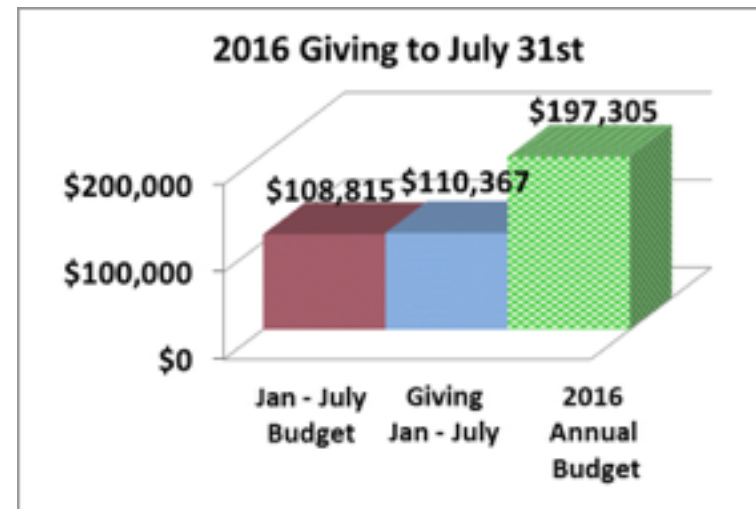

New Ministry Opportunity

A new ministry is coming soon to Northview! Called CARE (Care Assist Relate Encourage), this ministry is built upon Galatians 5:13 advising us to "Serve one another in love." This ministry will provide care for our congregation who are experiencing illness and all types of loss or expresses individual needs.

The CARE team will reach out and care for our congregation; bringing God's love into our church community through the sharing of our time and gifts. This includes care for the sick, and hurting, contacting people through notes/emails, phone calls and personal visits; and praying for the congregation and individual prayer requests.

So you ask "what can I do?" Well, we need people who enjoy preparing meals, baking, visiting our members, serve meals to provide love and community after the loss of a loved one, visit families with new babies, provide transportation when required, visit nursing homes, and provide spiritual support.

Do you have a heart to pray with those who have experienced illness or loss in their life? Do you love helping others to feel loved and cared for?

If any of the above describes you or sparks your heart in any way, we would love you to be part of this vital team. Opportunities and time commitments can be tailored to the individual.

Please contact Pastor Belinda 306.775.1234 or 306.737.2082 for more information.

Pre-Authorized Tithing: A Simpler Way to Tithe

No more cheques to write. No more envelopes to worry about! Your tithe will show up as a transaction on you're monthly bank statement.

Easy to Get Started

1. All you need is a blank cheque, write the word "VOID" across the front of the cheque, and attach it to the application.
2. Complete the attached application in full, place it in the confidential envelope attached and drop it off at the Church office.

Welcome to Northview Community Church

We are glad to have you with us today! Below are some things that may be helpful to you as you attend to your own spiritual growth in community.

If you are interested in exploring any of these further, just let us know how we can best reach you and we'll follow it up.

- ☐ A personal relationship with Jesus Christ
- ☐ A pastoral visit
- ☐ Baptism / Confirmation
- ☐ Child Dedication
- ☐ Membership
- ☐ LifeGroups
- ☐ Ushering / Greeters
- ☐ GRC (Grounds and Facilities)
- ☐ Multimedia Team (Sound, Streaming/Lights, Media)
- ☐ Missions
- ☐ Volunteer Opportunities
- ☐ Christian Learning Opportunities (learning through a class time)
- ☐ Discovery Land (Birth - Grade 6)
- ☐ Youth Group (Grades 6 - 12)
- ☐ Worship Ministries
- ☐ Men's Ministries
- ☐ Women's Ministries
- ☐ HeBrews
- ☐ Cuisine Team
- ☐ Northview's Hockey Team
- ☐ SOSA (Single or Single Again)
- ☐ Other (Specify below)
- ☐
- ☐

NAME _____

PHONE # _____

EMAIL _____