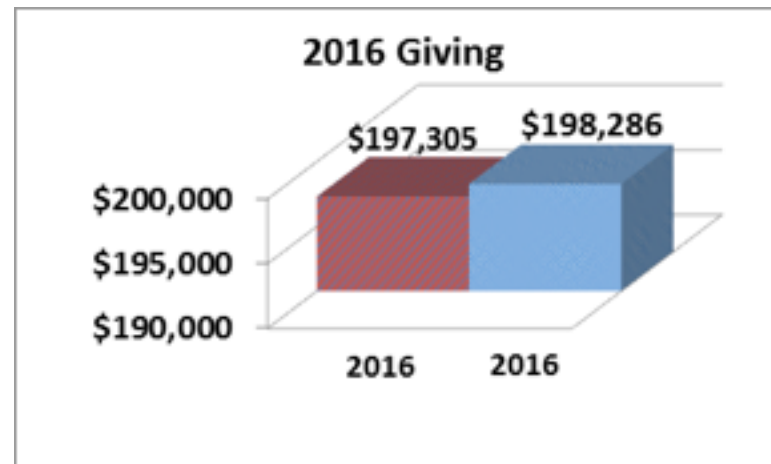

Easter Baptism

Throughout church history Easter has been the time for baptism for new believers as it signifies the new life which comes through Christ. If you have received Christ as Lord, but have never been baptized we would like to invite you to be baptized on Easter morning during our worship service. Anyone who is interested in this opportunity should contact Pastor David, david@northview.sk.ca or 639-999-0025 to set up a time for baptismal instruction.

Sharing Your Story

God's promise when someone turns to him is new life. This means believing in Jesus makes a difference in your life. We want to hear your story of how Jesus has made this difference, particularly through the life of our church, Northview. If you are interested in sharing your with our church family, please contact Pastor David, david@northview.sk.ca or 639-999-0025.

Photo Directory App

Did you know Northview has a church directory? Did you know you can have Northview's church directory easily accessible on your smart phone?

1. Go to App store and download the Instant Church Directory.
2. Search for Northview Community Church.
3. If you are listed in the directory, you will be able to access it.

If you aren't able to access the Directory, please let the office know at office@northview.sk.ca

Four Ways to Give

1) Give Online through Northview's website using credit card or VISA debit card. Go to www.northview.sk.ca > About Us > Giving
2) Giving App - On your smart phone, download the Tithe.ly app from the Apple app store or Google Play store. Give one-time or set up a recurring giving schedule.
3) Preauthorized debit automatically from your chequing account on the first of each month- complete the Preauthorized Payment Plan Application, provide a void cheque and place in offering basket.
4) Giving Envelope – Cash or cheque payable to Northview Community Church placed in the Sunday collection basket.

Welcome to Northview Community Church

We are glad to have you with us today! Below are some things that may be helpful to you as you attend to your own spiritual growth in community.

If you are interested in exploring any of these further, just let us know how we can best reach you and we'll follow it up.

- ☐ A personal relationship with Jesus Christ
- ☐ A pastoral visit
- ☐ Baptism / Confirmation
- ☐ Child Dedication
- ☐ Membership
- ☐ LifeGroups
- ☐ Ushering / Greeters
- ☐ GRC (Grounds and Facilities)
- ☐ Multimedia Team (Sound, Streaming/Lights, Media)
- ☐ Missions
- ☐ Volunteer Opportunities
- ☐ Christian Learning Opportunities (learning through a class time)
- ☐ Discovery Land (Birth - Grade 6)
- ☐ Youth Group (Grades 6 - 12)
- ☐ Worship Ministries
- ☐ Men's Ministries
- ☐ Women's Ministries
- ☐ HeBrews
- ☐ Cuisine Team
- ☐ Northview's Hockey Team
- ☐ Addictions Ministry
- ☐ Other (Specify below)

NAME _____

PHONE # _____

EMAIL _____