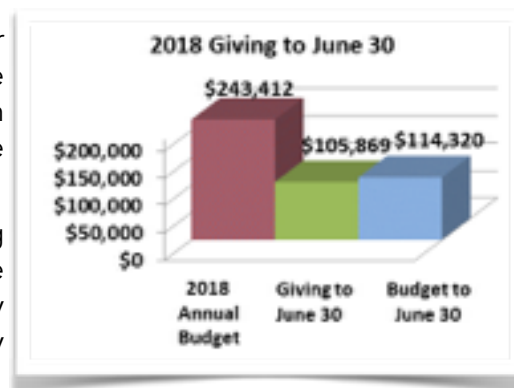

Service Notes

SCRIPTURE

II Kings 5:1-14

ORDER OF SERVICE

Gathering Song
Welcome & Greeting
Songs of Praise
Offering & Announcements
Scripture & Sermon
Song of Response
Sending

PRAYER ROOM

Our prayer room is located in the East Wing hallway.

Discovery Land Children's Programming

Preschool classes are located upstairs in the West Wing, beginning at 10:30. Kindergarten and Grades 1-8 classes are located in the basement. The nursery upstairs is available for parents to use as needed.

Financial Giving Update

Four Ways to Give

1) Give online through Northview's website using credit card or VISA debit card. Go to www.northview.sk.ca>About Us>Giving
2) Give through the giving app, tithe.ly, on your device and set a one-time or recurring giving schedule. Download from the Apple App Store or Google play.
3) Preauthorized debit from your chequing account. Complete the Preauthorized Payment Plan Application, provide a void cheque and place in the basket.
4) Donate in the tithe I offering envelope with cash or cheque payable to Northview Community Church placed in the Sunday collection basket.

Life & Work

Up Coming Event Dates

- Backyard Party: Sunday **July 22nd** at David & Sarah Schuchardt's: 1671 Rousseau Crescent at **7 pm**.
- Backyard Party: Sunday **August 12th** at Mark & Terra Dynna's: 15 Princess Place at **7 pm**.
- Backyard Party: Sunday **August 26th** at Matt & Brooke Larson's: 5410 Tutor Way at **7 pm**.

Alpha?

What is Alpha? Alpha is a series of sessions (11) exploring the Christian faith. Each talk looks at a different question around faith and is designed to create conversation. No two Alphas look the same, but generally they have three key things in common: food, a talk and good conversation. <https://alpha.org/about/>.

In line with our LifePlan update (available in foyer), we are considering running an Alpha series at Northview this coming ministry year, but we need to know a few things: 1) are there people willing to **facilitate** the video discussion time? 2) are there people willing to prepare, serve, and clean up **meals**? 3) are there people willing to provide **childcare**? 4) are there people willing to **invite** and **come** with friends and family members? (Alpha is meant to be relational and will be more successful if you invite someone to come with you). Please complete the signup sheet in the foyer.

Caring Place Fundraiser

[The Caring Place](#) helps people in need by providing counselling. This summer they are asking churches to participate in a fundraiser to help support their programs. If you would like to participate please pickup a coin bank from the lobby, fill it up over the summer, and then return it to the church on the September long weekend. Only donations over $20 will receive a tax receipt.

Staff Vacation

- Pastor David will be on vacation from **Monday July 23rd** to **Tuesday August 14th**.
- Pastor Belinda will be on vacation from **Monday July 9th** to **Sunday July 22nd** and then, **Monday August 6th** to **Sunday August 19th**.
- During the time that their vacations overlap, please direct any urgent matters to the board: board@northview.sk.ca.