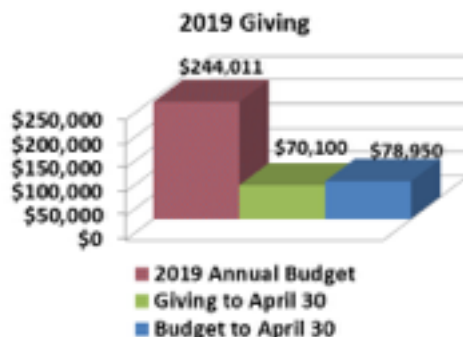

Service Notes

SCRIPTURE

John 21:15-23

ORDER OF SERVICE

Gathering Song
Welcome & Greeting
Songs of Praise
Offering & Announcements
Scripture & Sermon
Song of Response
Sending

PRAYER ROOM

Our prayer room is located in the East Wing hallway.

Discovery Land Children's Programming

Preschool classes are located upstairs in the West Wing. Kindergarten and Grades 1-8 classes are located in the basement. All classes are dismissed during the service. The nursery upstairs is available for parents to use as needed.

Financial Giving Update

Four Ways to Give

1) Give online through Northview's website using credit card or VISA debit card. Go to www.northview.sk.ca>About Us>Giving
2) Give through the giving app, tithe.ly, on your device and set a one-time or recurring giving schedule. Download from the Apple App Store or Google play.
3) Preauthorized debit from your chequing account. Complete the Preauthorized Payment Plan Application, provide a void cheque and place in the basket.
4) Donate in the tithe I offering envelope with cash or cheque payable to Northview Community Church placed in the Sunday collection basket.

Life & Work

Up Coming Event Dates

- Grounded: Thursday, **May 23rd** from 7-9 pm. (Keith)
- Persistence: Friday, **May 31st** from 7:00-8:30 pm. (Alfred)

Partnership

We are planning our next partnership evening. Partnership is the language we use to describe people joining our ministry community. During the partnership evening we review important aspects of the FMCiC and Northview to ensure that we are a right fit together. If you are interested in becoming a partner or learning more about Northview, please let Pastor David know: (639) 999-0025 or david@northview.sk.ca.

100 Year Celebration Planning Committee

Hey Northview, next year (2020) we will be celebrating 100 years of the Free Methodist Church in Canada being in Regina! We would like to put together a planning committee to help Northview celebrate this significant milestone. If you would be interested please contact Pastor David, 639-999-0025 or david@northview.sk.ca.

Regina Christian School Musical

Based on the sequel novels to Anne of Green Gables, this new Canadian musical continues the story of Anne Shirley's life. RCS invites you to our spring musical, *Anne & Gilbert*. Performance dates are Friday, May 24th, Saturday, May 25th, Friday, May 31st, and Saturday, June 1st in the RCS gymnasium; 2505-23rd Avenue. Tickets are $15 adult, $10 senior/student, $5 child (6 and under) and can be purchased in person at our school reception office or by calling 306-775-0919.

You and your friends are invited to our
Regina Christian Women's Luncheon Connection, titled:
"Prairie Life"

Come and enjoy lunch and the following program:

Date: Tues., May 21st., 2019 **Time:** 1:00 **Cost - $23.00** inclusive
Emerald Room - Executive Royal Hotel - 4025 Albert St. Regina
Special Feature: Shirley Mould from Prairie Girl's Kitchen Linens
Music: Uwe Meder from Regina
Speaker: Alice Delzer from Mandan, ND. She is a motorcycle rider & song writer. Through humor, she will tell us about her life choices & an amazing occurrence that changed her life.

Reservations Essential by Thurs., May 16th: Cancellations Necessary
Phone Karen 306-731-2649

PRAYER CONNECTION @ 1PM - May 14th, 2019
At the home of Wendy Malcolm: 3429 Parkland Dr.
Phone 306-789-4866 Everyone is Welcome.

INVITE A FRIEND - SHE'LL BE GLAD YOU DID
Sponsored by "rsvp ministries", formerly Stonecroft Canada.